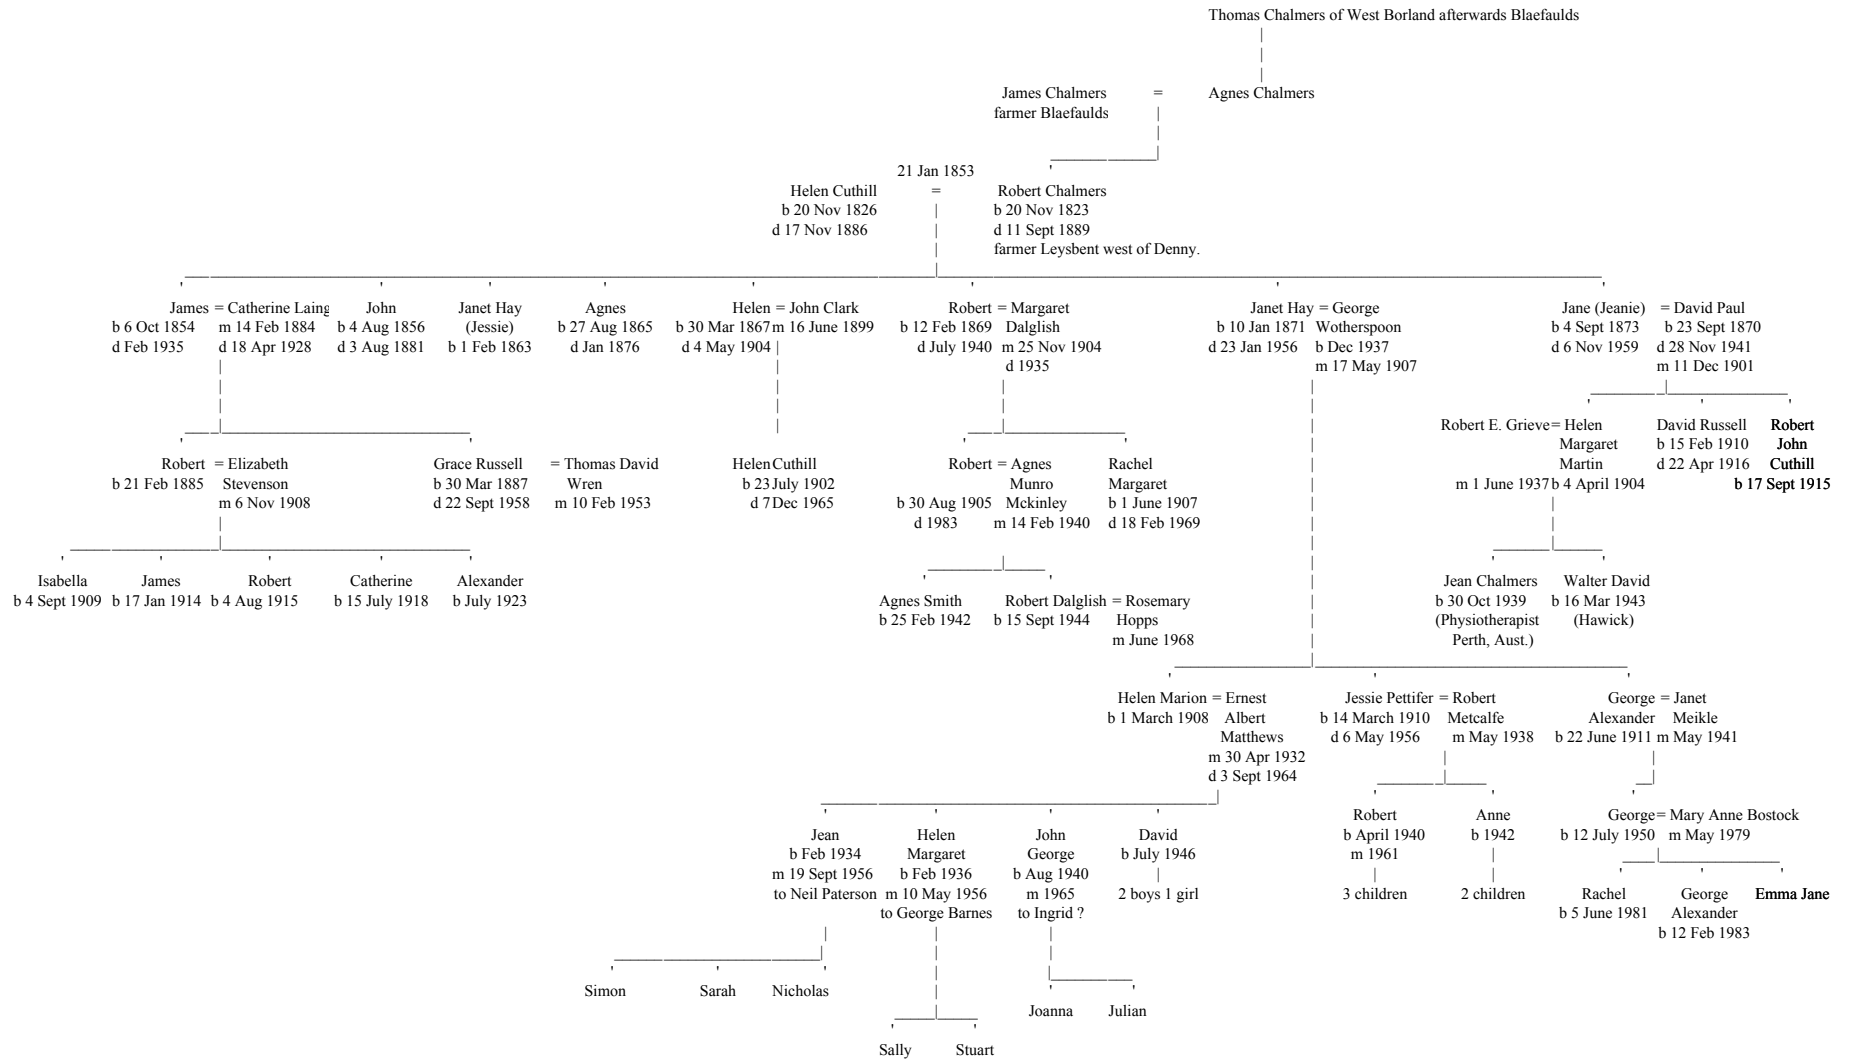

Dropline Charts giving what is known of the families of John & Janet

James was a cousin of the husbands of
 Helen and Mary, Catherine's sisters.
 Farmed Oslebrae, near Stewarton, Ayrshire.